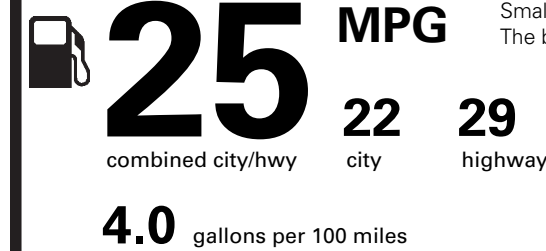

PRICE INFORMATION

BASE PRICE	\$38,550.00
TOTAL OPTIONS/OTHER	5,240.00
TOTAL VEHICLE & OPTIONS/OTHER	43,790.00
DESTINATION & DELIVERY	995.00

EPA DOT Fuel Economy and Environment

Gasoline Vehicle

Fuel Economy

Small SUVs range from 18 to 37 MPG. The best vehicle rates 136 MPGe.

You spend **\$750**

more in fuel costs over 5 years compared to the average new vehicle.

Annual fuel cost **\$1,550**

Fuel Economy & Greenhouse Gas Rating (tailpipe only) **Smog Rating** (tailpipe only)